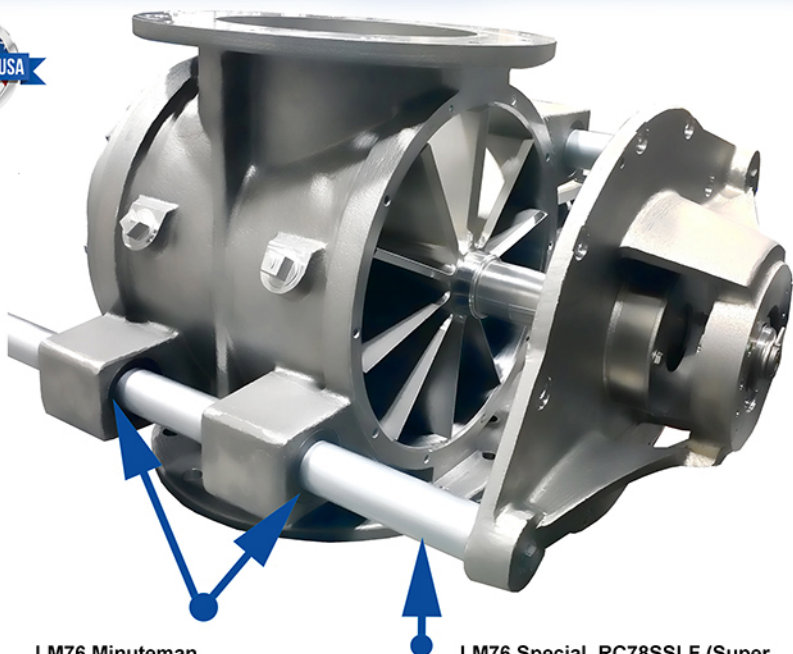

LM76

Linear Bearings

The Engineering Edge

**The Leader in Linear Bearing,
Shafting and Slide Design for the
Food Process Equipment Industry**

**LM76 Minuteman
Self-Lube Linear
Bearings**

**LM76 Special, RC78SSLF (Super
Hard - Low Friction) Linear
Shafting. FDA and Caustic
Washdown Compliant**